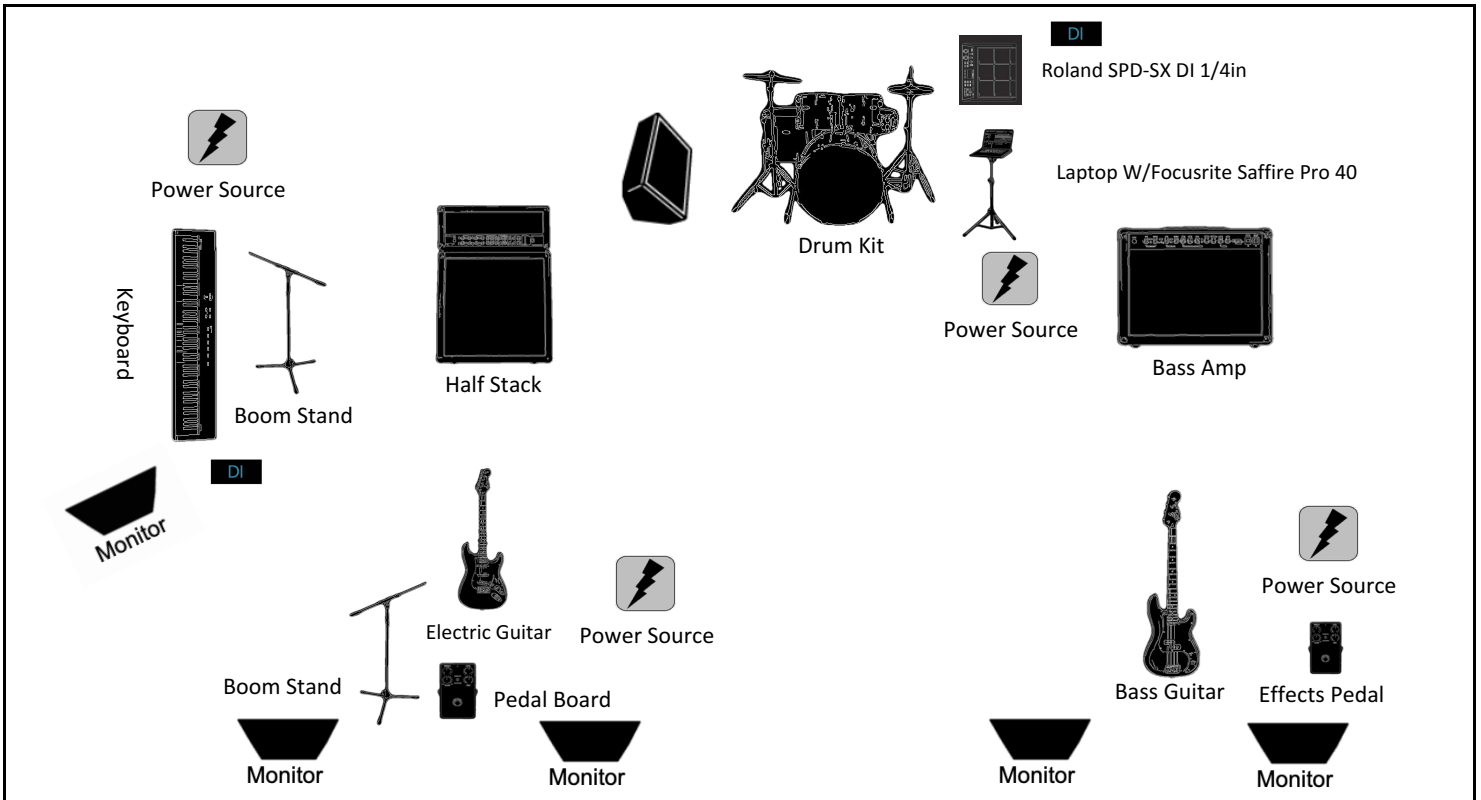

Stage Plot Large/Medium

Inputs

1	Kick	9	Keyboard DI	17	
2	Snare	10	Lead Vocals	18	
3	Floor Tom	11	Keyboard Vocals	19	
4	Rack	12	Galaxy Audio AS-900 Wireless In Ear	20	
5	Overhead (Optional)	13	Focusright (L)	21	
6	Roland SPD-SX 1/4in DI	14	Focusright (R)	22	
7	Lead Guitar (Vox 1/12 Cab)	15	(Macbook)	23	
8	Bass	16		24	

We look forward to seeing you all soon,
Carlin

Stage Plot Small

Inputs

1	Snare	9	Keyboard Vocal	17	
2	Kick	10	Laptop	18	
3	Hi-Hat	11	Galaxy Audio AS-900 Wireless In Ear	19	
4	SPD-SX	12	Focusrite (L)	20	
5	Guitar	13	Focusrite - R	21	
6	Bass	14		22	
7	Keyboard DI	15		23	
8	Guitar Vocal	16		24	