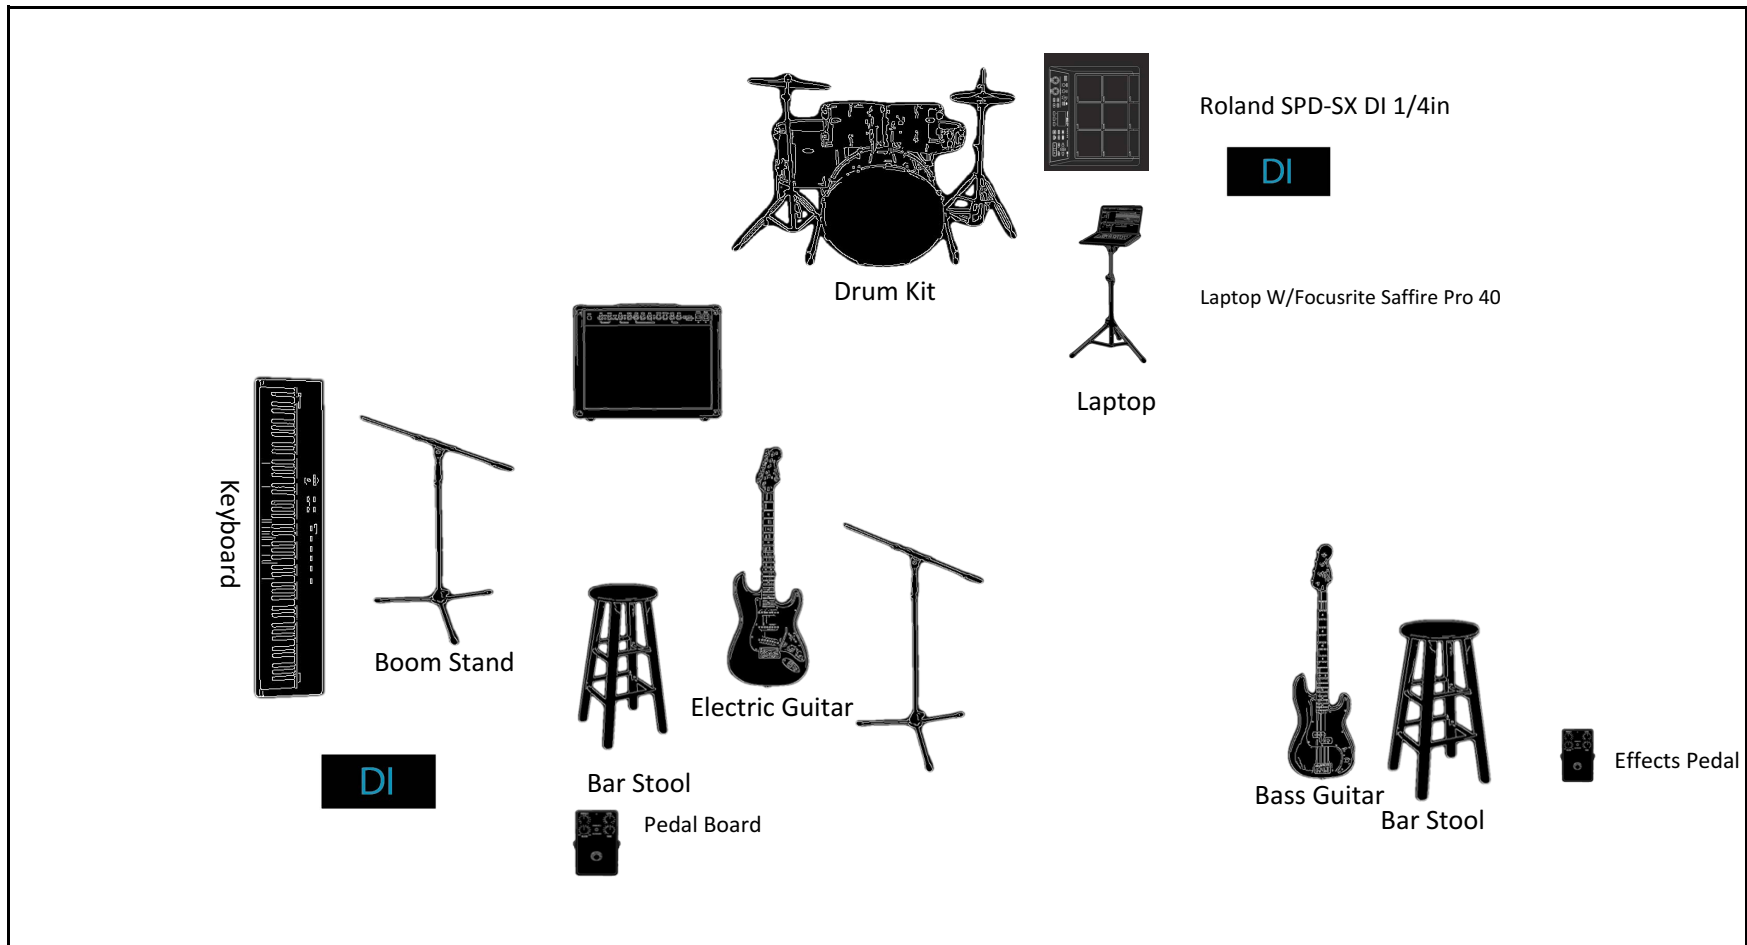

Stage Plot Large/Medium

Inputs

1	Kick	9	Keyboard DI	17	
2	Snare	10	Lead Vocals	18	
3	Floor Tom	11	Keyboard Vocals	19	
4	Rack	12	Galaxy Audio AS-900 Wireless In Ear	20	
5	Overhead (Optional)	13	Focusright (L)	21	
6	Roland SPD-SX 1/4in DI	14	Focusright (R)	22	
7	Lead Guitar (Vox 1/12 Cab)	15	(Macbook)	23	
8	Bass	16		24	

We look forward to seeing you all soon,
Carlin

Stage Plot Small

Inputs

1	Snare	9	Keyboard Vocal	17	
2	Kick	10	Laptop	18	
3	Hi-Hat	11	Galaxy Audio AS-900 Wireless In Ear	19	
4	SPD-SX	12	Focusrite (L)	20	
5	Guitar	13	Focusrite - R	21	
6	Bass	14		22	
7	Keyboard DI	15		23	
8	Guitar Vocal	16		24	